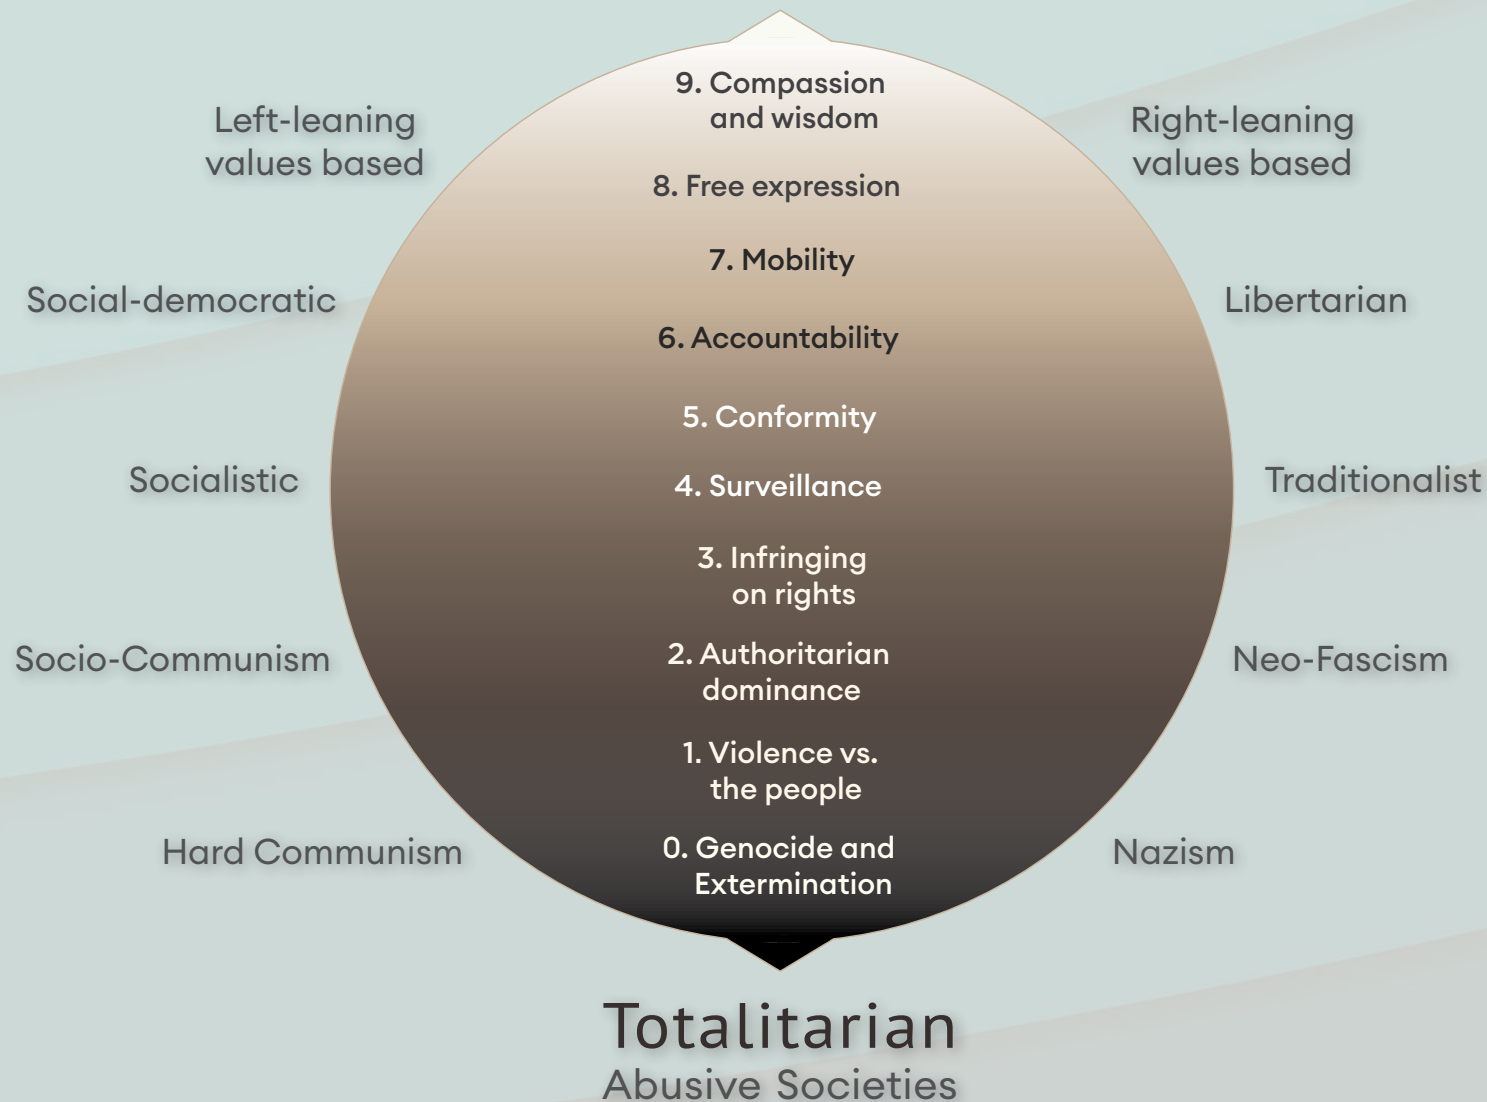

# The Societal Development Model

## Divinely Inspiring Societies

Individually & Collectively Fully Empowered

The Societal Development Model  
Version 1x ©2021-2023 Steinar Almelid