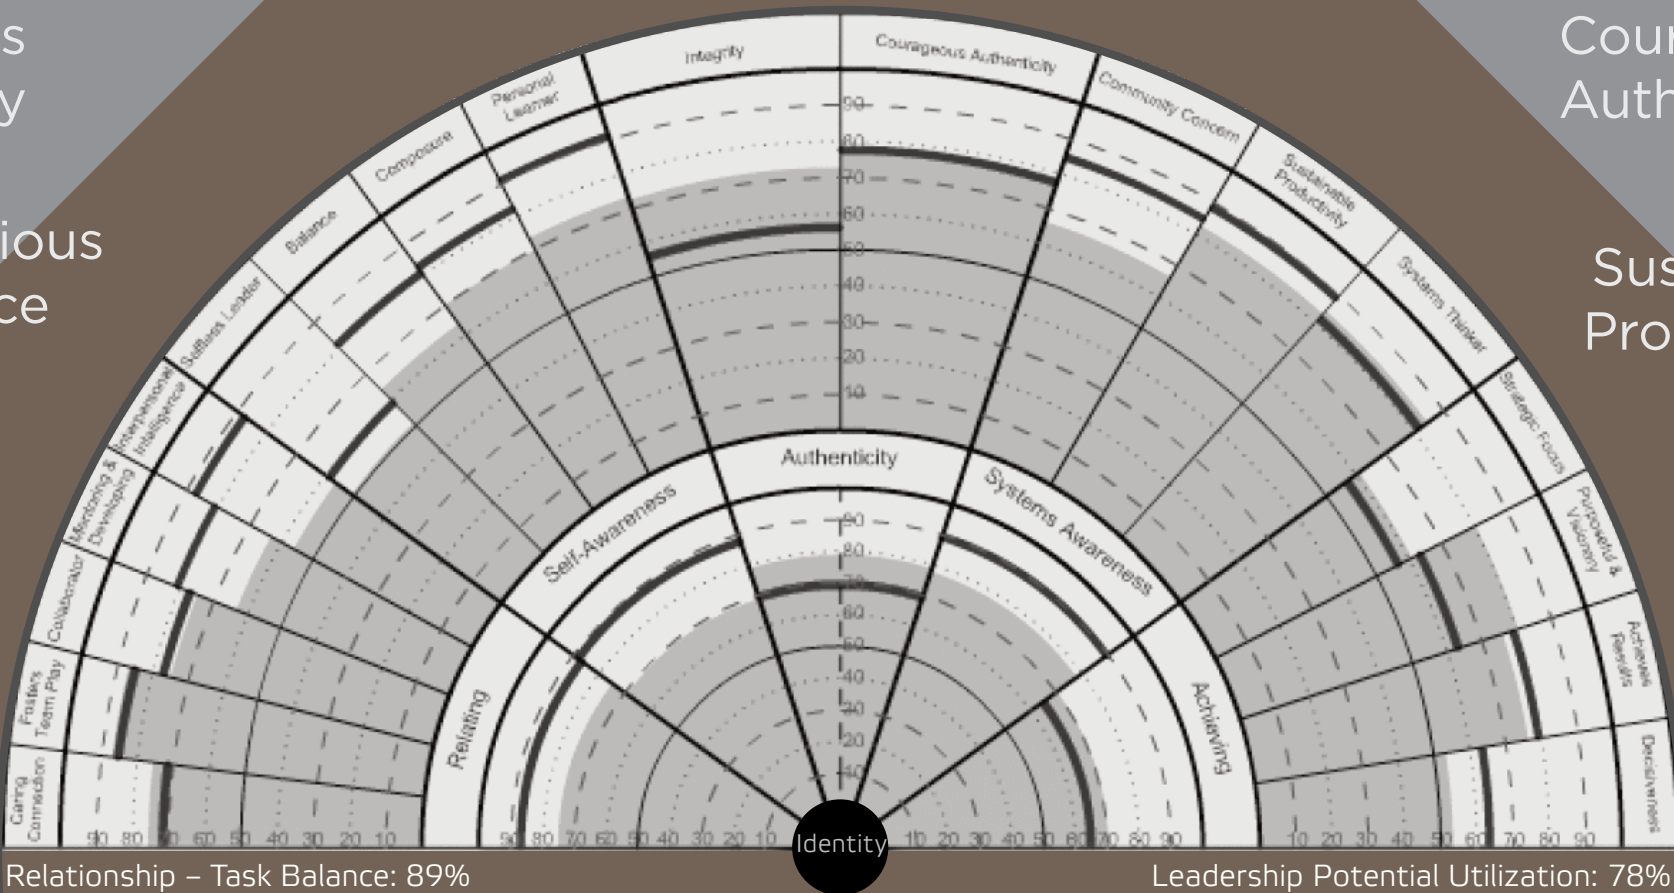

# The Courageous Leader

Fearless  
Integrity

Courageous  
Authenticity

Harmonious  
Balance

Sustainable  
Productivity

Highly  
Creative

Systemic  
Thinker

This is the 360° assessed capacity of our CEO.  
Reality, as defined by the best leadership assessment we know of.